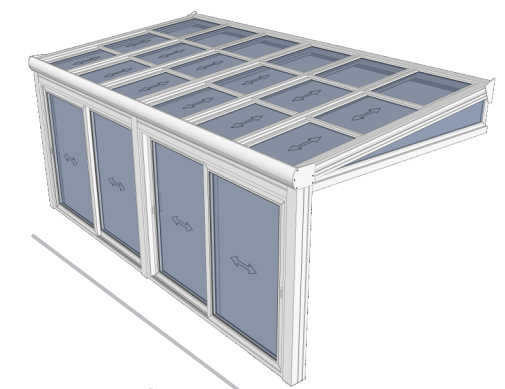

LS300

RETRACTABLE GLASS ROOF

Dynamic is sunroom system with retractable glass roof panels. It can provide up to 75% sky openness. Heat insulated, remote controlled, its designed to provide functionality and durability in mind alongside maintaining an aesthetically pleasing look.

Without any additional supporting steel structure:

- Up to 15' projection
- No restriction on width
- Can be attached to existing building

Additional features include:

- Front posts with hidden built-in downspouts
- All low-E glass for better heat management
- Insulated glass
- Tempered on outer layer
- Tempered & laminated on inner layer
- Maximum sky openness of 66% or 75%

APPLICATION

Rooftops, Conservatories,
Greenery, Terraces, Pools