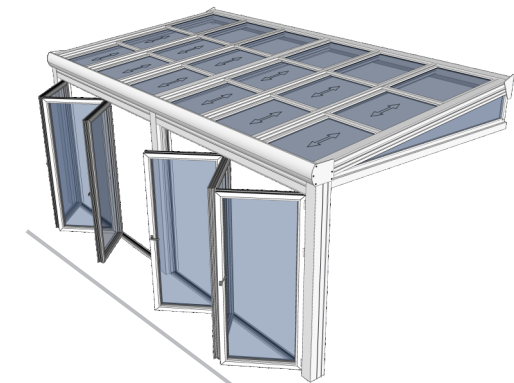

BIFOLD

RETRACTABLE GLASS ROOF

Dynamic is sunroom system with retractable glass roof panels. It can provide up to 75% sky openness. Heat insulated, remote controlled, its designed to provide functionality and durability in mind alongside maintaining an aesthetically pleasing look.

Without any additional supporting steel structure:

- Up to 15' projection
- No restriction on width
- Can be attached to existing building

Additional features include:

- Front posts with hidden built-in downspouts
- All low-E glass for better heat management
- Insulated glass
- Tempered on outer layer
- Tempered & laminated on inner layer
- Maximum sky openness of 66% or 75%

APPLICATION

Rooftops, Conservatories,
Greenery, Terraces, Pools