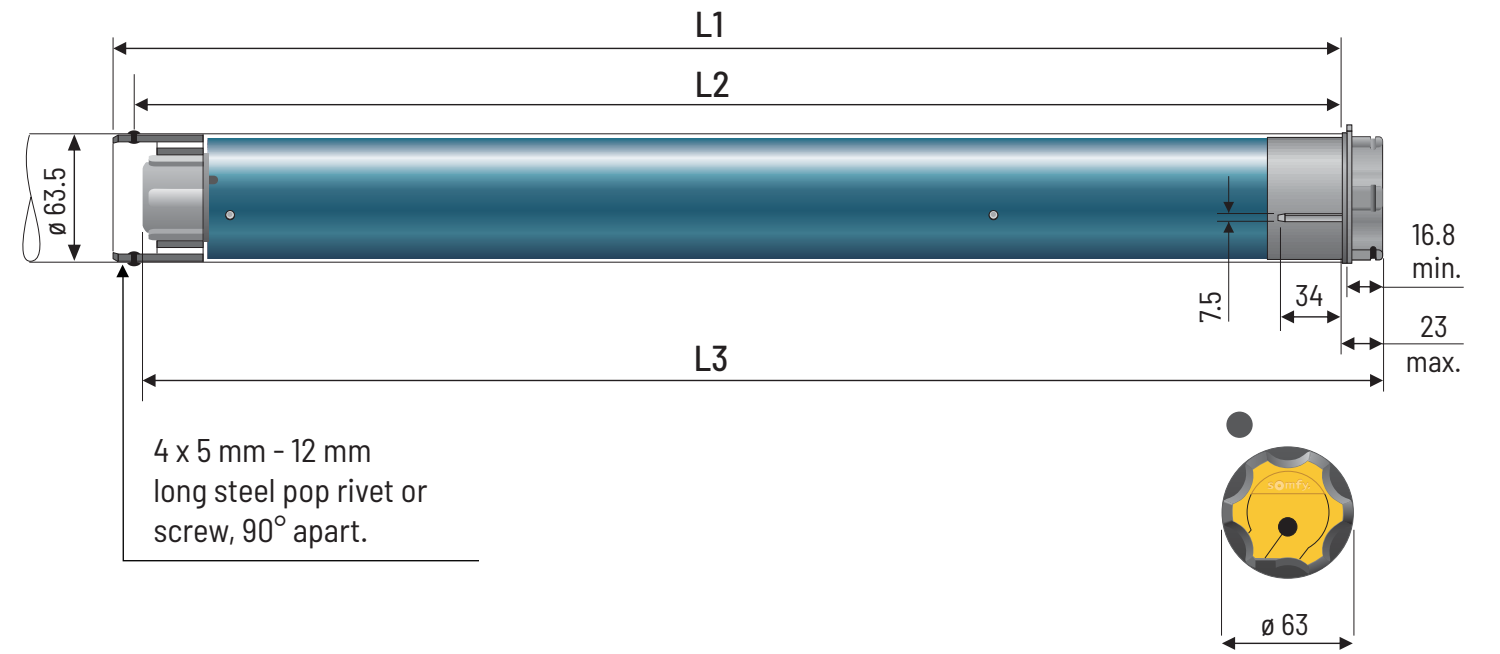

WALL MOUNTED CONTROL

Connected Living

- Manually override control functions when necessary.
- Direct and simple approach to operating projection screens.
- Quick and easy connection and operation.

1-5 CHANNEL REMOTE CONTROL

Description

- Each channel can control an individual motorized product or a group of motorized products which provides practical and flexible control options.
- Multiple finishes
- Choose from white, silver, black or blue and white to fit your style and preference.
- Radio Technology Somfy

1-16 CHANNEL REMOTE CONTROL

Description

- Easy programming.
- Clear design with an on-screen display.
- Greater personalization.
- The "my" button allows to set a favorite position for an individual or a group of motorized applications for quick and easy access.
- For use with any Somfy motorized window coverings.

SPECIFICATIONS	6100R2
Torque (in. lbs.)	100 Nm (880 in. lbs.)
Nominal Voltage	120V / 60Hz
Rated Current	3.8A
Speed	14 rpm
Thermal Protection	4 minutes
Radio Frequency	433.42 MHz
Sound Level	≤ 67 dBA