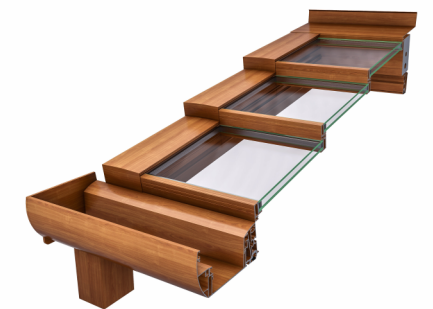

DYNAMIC / WOOD FINISH

Wood finsh and other ral colors available upon special request