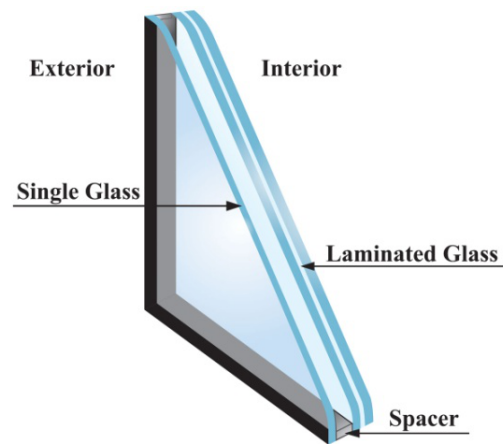

ALL GLASSES ARE TEMPERED