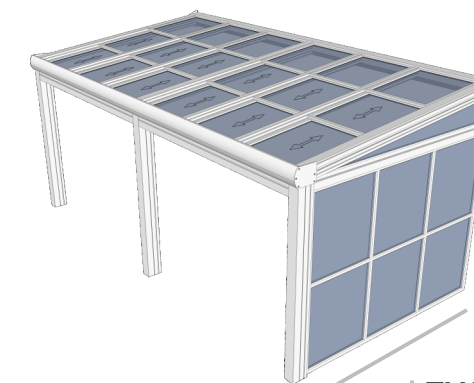

FX60

RETRACTABLE GLASS ROOF

Dynamic is sunroom system with retractable glass roof panels. It can provide up to 75% sky openness. Heat insulated, remote controlled, its designed to provide functionality and durability in mind alongside maintaining an aesthetically pleasing look.

Without any additional supporting steel structure:

- Up to 15' projection
- No restriction on width
- Can be attached to existing building

Additional features include:

- Front posts with hidden built-in downspouts
- All low-E glass for better heat management
- Insulated glass
- Tempered on outer layer
- Tempered & laminated on inner layer
- Maximum sky openness of 66% or 75%

APPLICATION

Rooftops, Conservatories,
Greenery, Terraces, Pools