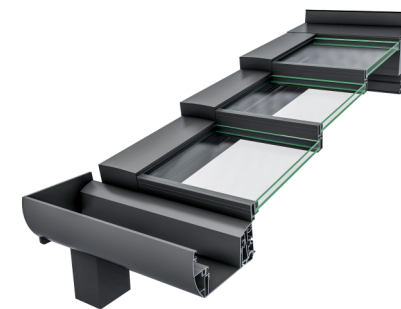

DYNAMIC / ANTHRACITE

Standard frame color /ral 7016 textured (pulver) gray anthracite