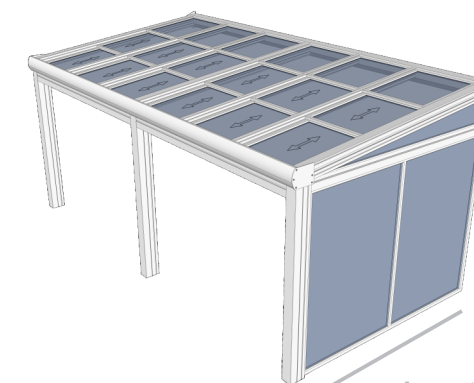

FX20

RETRACTABLE GLASS ROOF

Dynamic is sunroom system with retractable glass roof panels. It can provide up to 75% sky openness. Heat insulated, remote controlled, its designed to provide functionality and durability in mind alongside maintaining an aesthetically pleasing look.

Without any additional supporting steel structure:

- Up to 15' projection
- No restriction on width
- Can be attached to existing building

Additional features include:

- Front posts with hidden built-in downspouts
- All low-E glass for better heat management
- Insulated glass
- Tempered on outer layer
- Tempered & laminated on inner layer
- Maximum sky openness of 66% or 75%

APPLICATION

Rooftops, Conservatories,
Greenery, Terraces, Pools