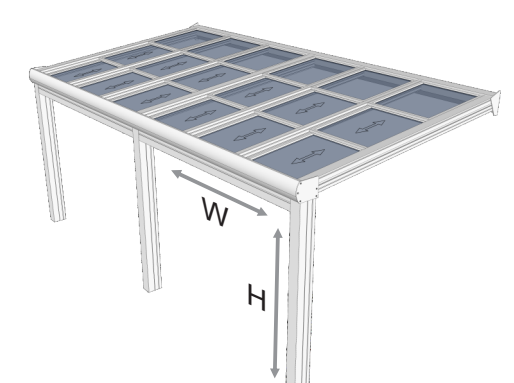

## RETRACTABLE GLASS ROOF

Dynamic is sunroom system with retractable glass roof panels. It can provide up to 75% sky openness. Heat insulated, remote controlled, its designed to provide functionality and durability in mind alongside maintaining an aesthetically pleasing look.

### Without any additional supporting steel structure:

- Up to 15' projection
- No restriction on width
- Can be attached to existing building