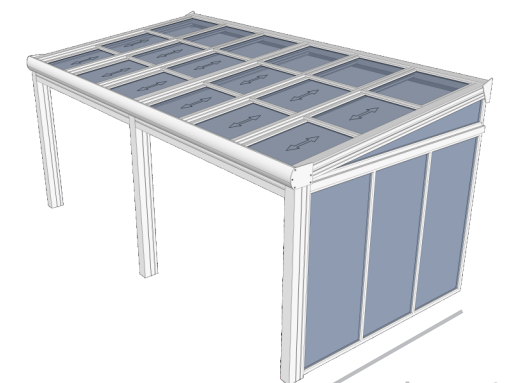

FX30

RETRACTABLE GLASS ROOF

Dynamic is sunroom system with retractable glass roof panels. It can provide up to 75% sky openness. Heat insulated, remote controlled, its designed to provide functionality and durability in mind alongside maintaining an aesthetically pleasing look.

Without any additional supporting steel structure:

- Up to 15' projection
- No restriction on width
- Can be attached to existing building

Additional features include:

- Front posts with hidden built-in downspouts
- All low-E glass for better heat management
- Insulated glass
- Tempered on outer layer
- Tempered & laminated on inner layer
- Maximum sky openness of 66% or 75%

APPLICATION

Rooftops, Conservatories,
Greenery, Terraces, Pools