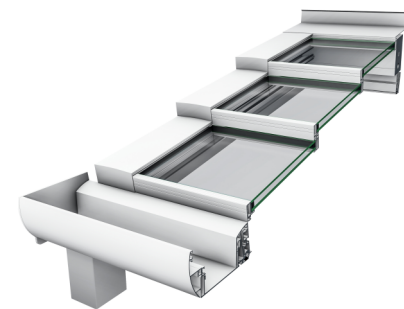

DYNAMIC / WHITE

Standard frame color /ral 9010 textured (pulver) white