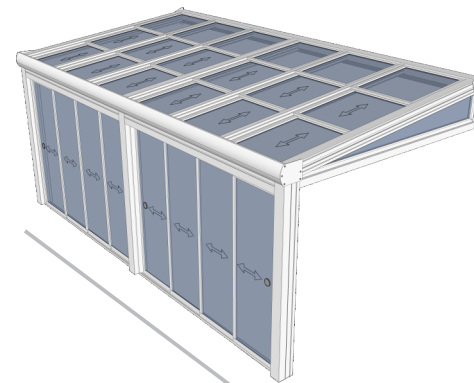

WD240

RETRACTABLE GLASS ROOF

Dynamic is sunroom system with retractable glass roof panels. It can provide up to 75% sky openness. Heat insulated, remote controlled, its designed to provide functionality and durability in mind alongside maintaining an aesthetically pleasing look.

Without any additional supporting steel structure:

- Up to 15' projection
- No restriction on width
- Can be attached to existing building

Additional features include:

- Front posts with hidden built-in downspouts
- All low-E glass for better heat management
- Insulated glass
- Tempered on outer layer
- Tempered & laminated on inner layer
- Maximum sky openness of 66% or 75%

APPLICATION

Rooftops, Conservatories,
Greenery, Terraces, Pools