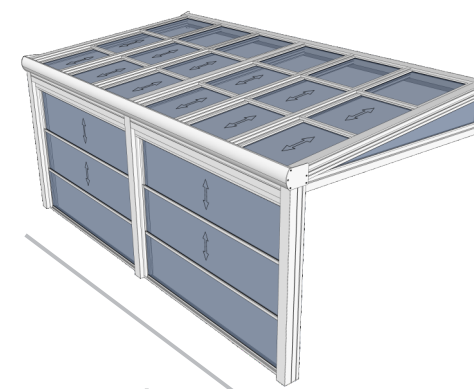

GE300

RETRACTABLE GLASS ROOF

Dynamic is sunroom system with retractable glass roof panels. It can provide up to 75% sky openness. Heat insulated, remote controlled, its designed to provide functionality and durability in mind alongside maintaining an aesthetically pleasing look.

Without any additional supporting steel structure:

- Up to 15' projection
- No restriction on width
- Can be attached to existing building

Additional features include:

- Front posts with hidden built-in downspouts
- All low-E glass for better heat management
- Insulated glass
- Tempered on outer layer
- Tempered & laminated on inner layer
- Maximum sky openness of 66% or 75%

APPLICATION

Rooftops, Conservatories,
Greenery, Terraces, Pools